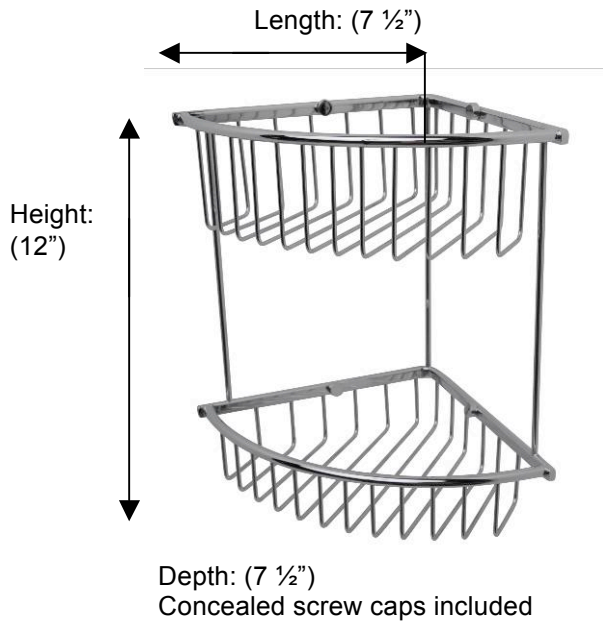

ESSENTIALS

53424 Corner Double Wire Soap Basket Large

**Description:**

Corner double wire soap basket
Large

Finishes:

- CR – Chrome
- NI – Polished Nickel
- ES – Satin Nickel

Material:

Brass

Method of Fixing:

Direct to wall

Country of Origin:

Portugal

All Dimensions are approximate